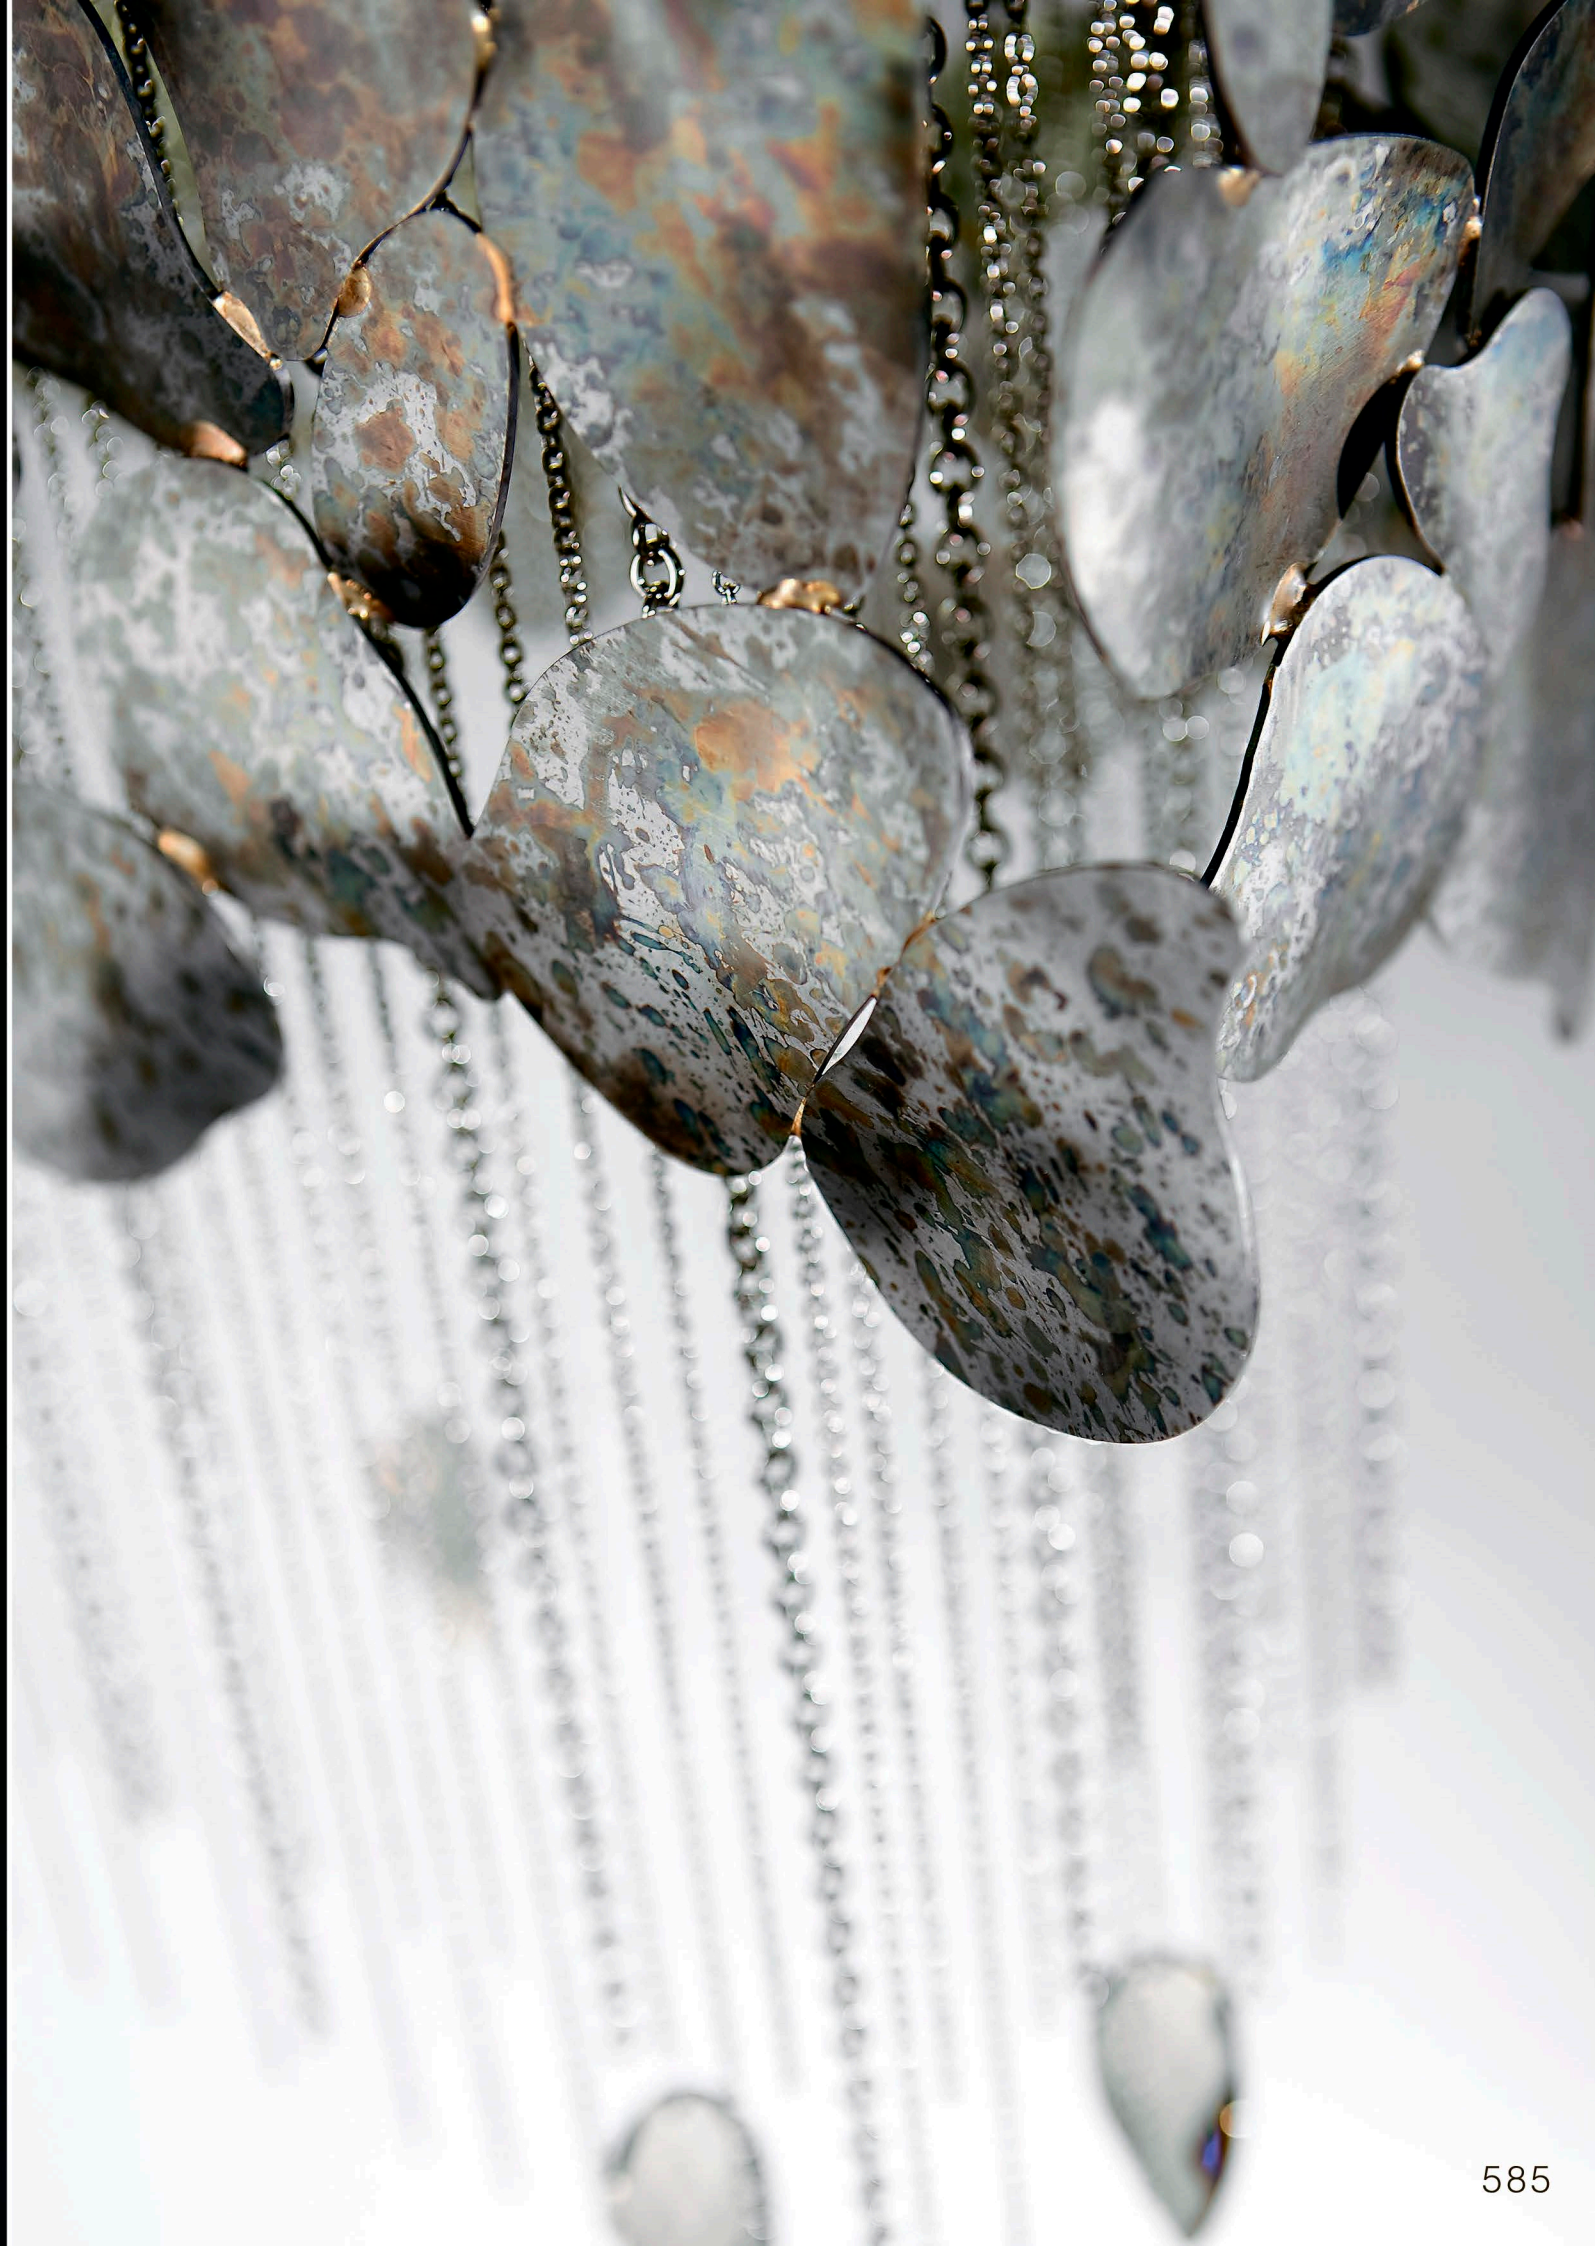

Corten

DESIGN *Cristian Feltrin*

509/4 sospensione suspension

509/8 sospensione suspension

468/1LED sospensione suspension

469/6 sospensione suspension

469/3A applique wall bracket

509/4A-G applique wall bracket